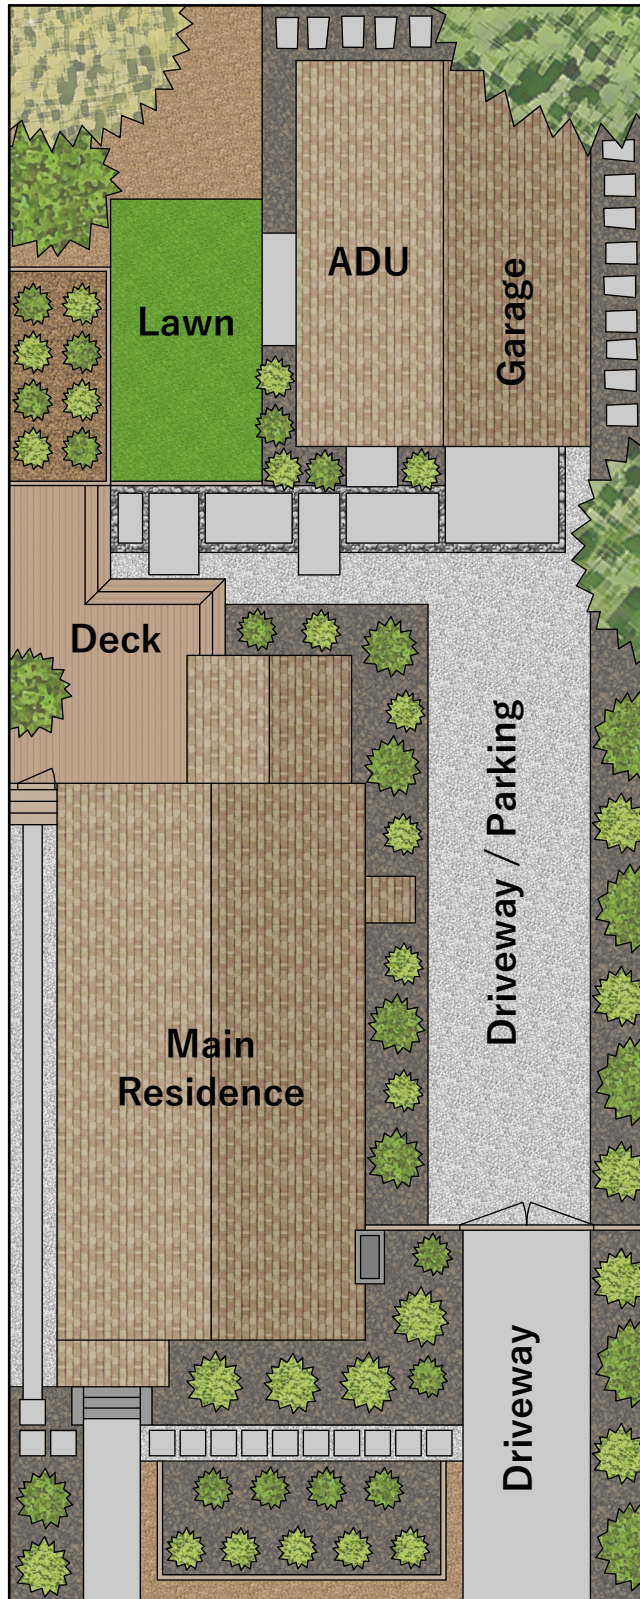

2317 Sixth Street

Berkeley, CA 94710

Site Plan

lot size approx. 6,098 sqft

Any and all information on this drawing is for illustrative purposes only and is deemed reliable, but not guaranteed. All information requires independent verification.